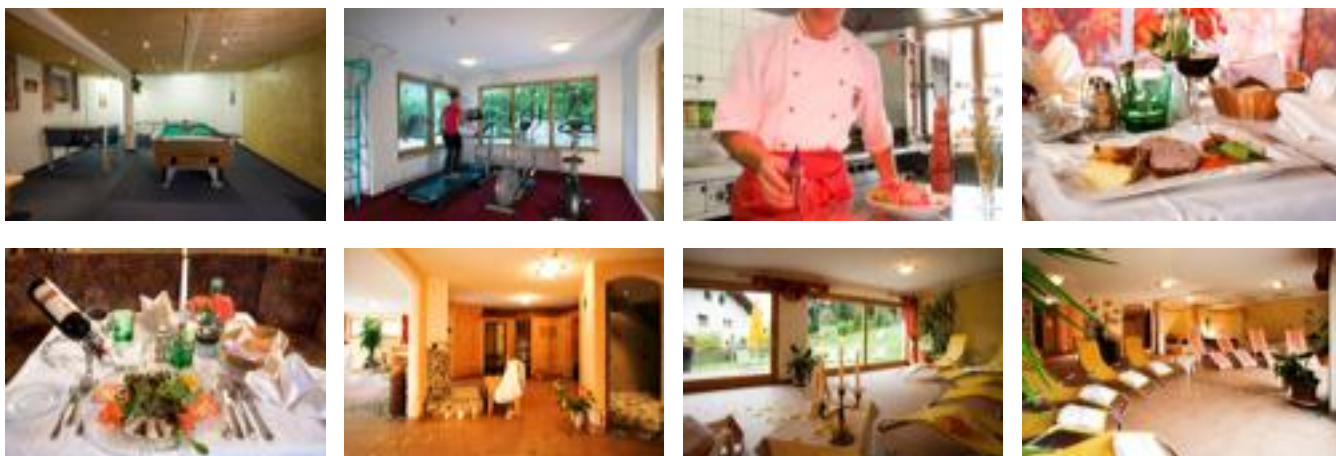

DETAILS

We provide

Guests are friends on: Hliday on the sunny side of live!

Welcome to the hotel Alpenpanorama

The Panorama is a modern, spacious hotel in a lovely position, on a hill with glorious mountain views. It is particularly noted for excellent quality and a high standard of service. The dining room opens on to a small terrace and the first floor lounge overlooks the mountains.

Guests really appreciate the hotel ☐ café which serves delicious pastries freshly baked on the premises.

Location: On a hill, 750 metres from the village centre.

Meals: The dining room serves a buffet breakfast and three-course dinner with choice of main course and salad buffet. Special diet menus are available. Barbecue (farmers buffet) nights or gala dinners are usually organised one a week.

Facilities: café, terrace, fitness room, sauna, solarium and turkish bath, garden and sunbeds, children ☐ play area, children ☐ play rooms, satellite TV, radio, telephone internet access in all rooms.

You can have a room with 2 beds, shower, wc and balcony, or rooms with 3 or 4 beds and bath are also available.

Impressions

Packages

Winter offers snow Pur

15.01.2012-11.03.2012

EUR
766,5

- 7 nights half board
- 6 days lift pass Wilder Kaiser Brixen Valley
- Gala Dinner
- Farmers' buffet
- Lantern Walk